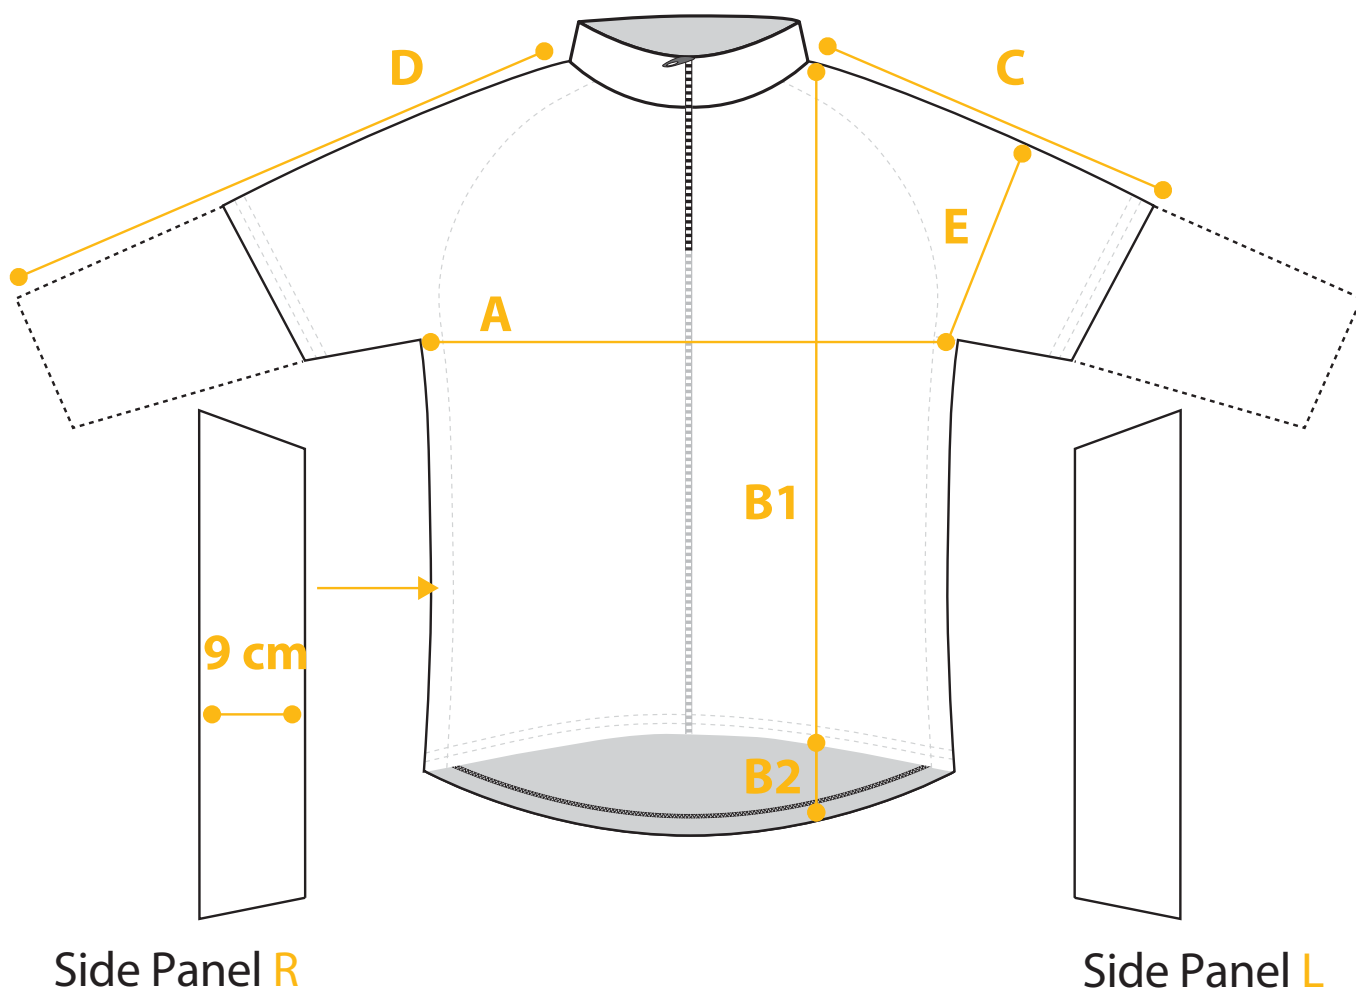

MENS ELITE JERSEY

SIZES

	XS	S	M	L	XL	XXL	3XL
A. WIDTH - UNDERARM CHEST	45	47	50	53	56	59	63
B1. FRONT LENGTH	57	60	63	66	68	68	68
B2. BACK LENGTH	63	67	71	73	75	75	75
C. SLEEVE LENGTH - SHORT SLEEVE	29	31	33	34	36	37	39
D. SLEEVE LENGTH - LONG SLEEVE	77	79,5	82	84	86	88	90
E. SLEEVE WIDTH	15.5	16.5	17.5	18.5	19.5	20.5	21.5